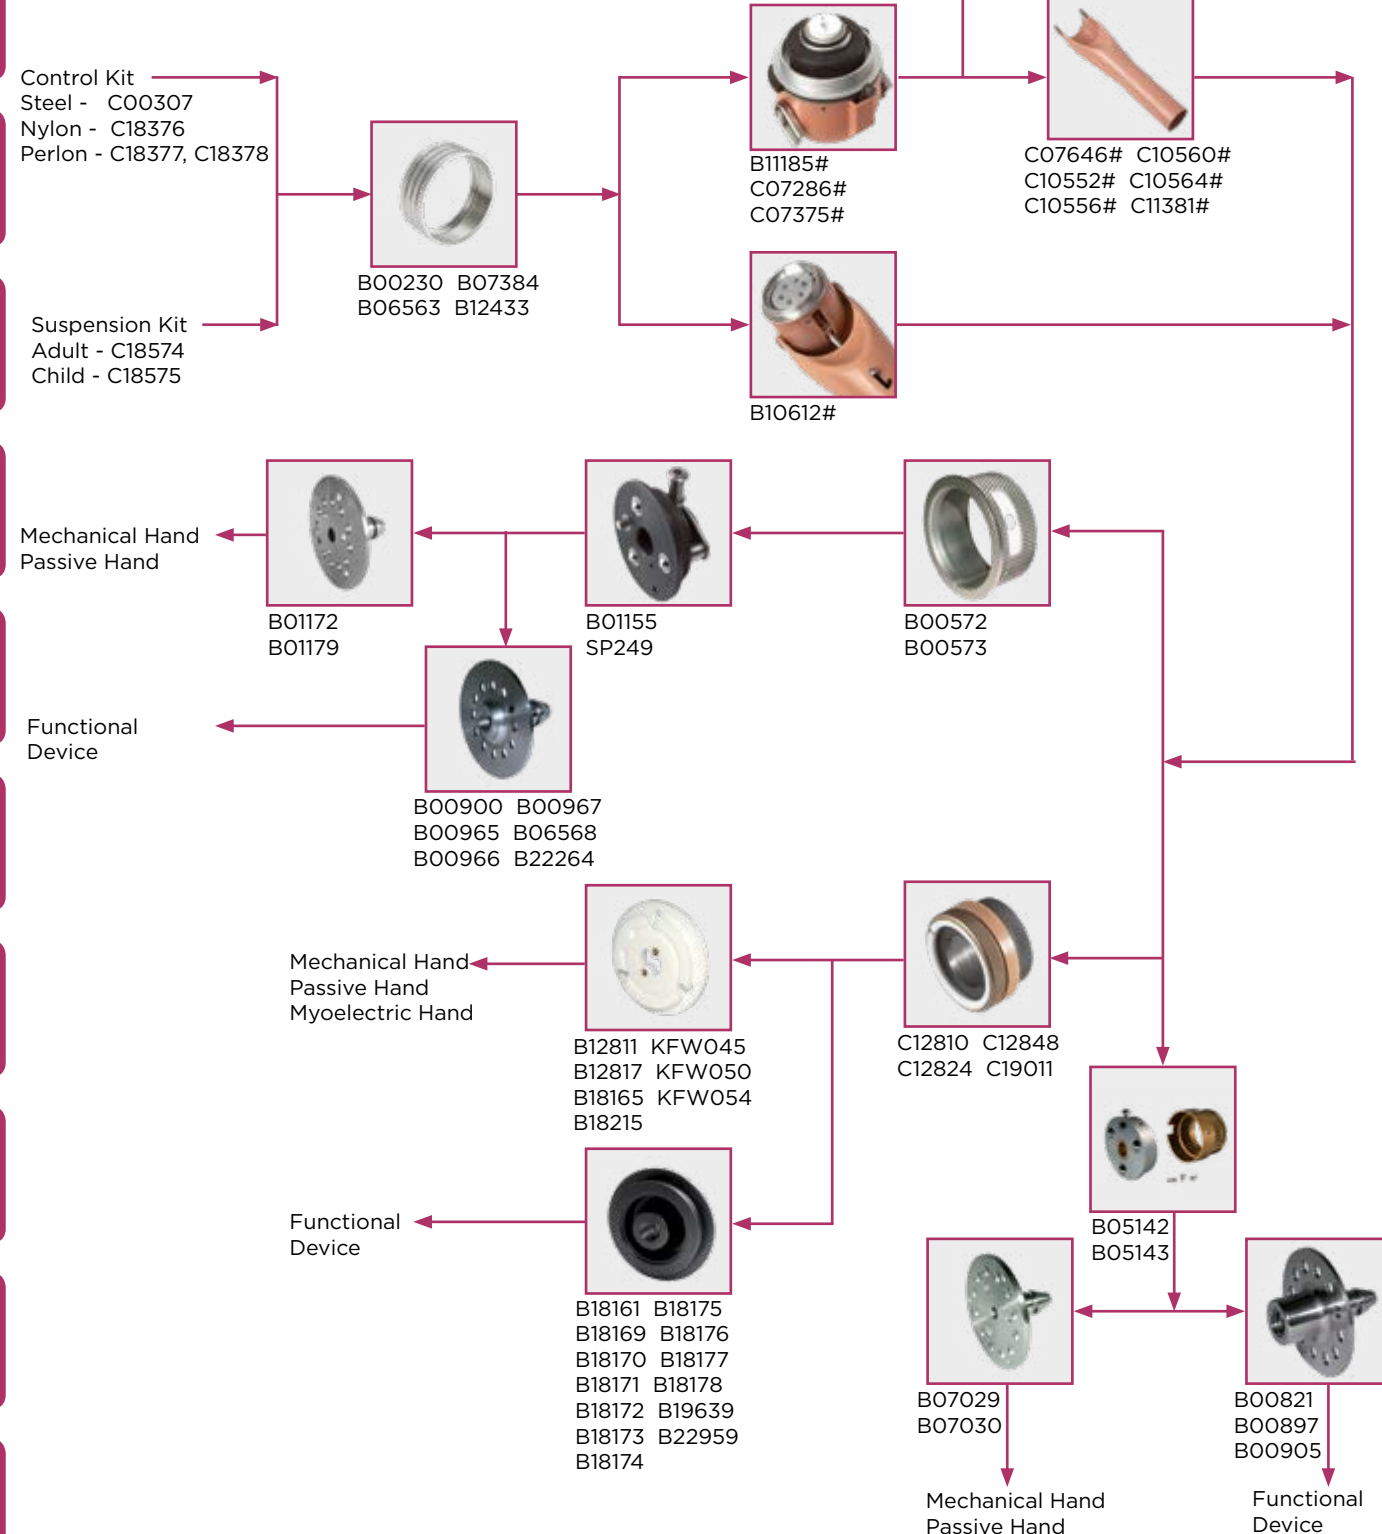

To order any of the below components, contact customerservices@steepergroup.com with the part number and quantity.

Transhumeral Build

#Denotes colour

Transradial Build