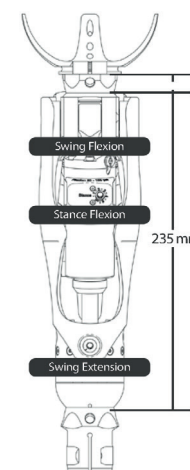

Please see the order form overleaf for further information on impact levels for compatible feet.

Ordering Information

Trial Period - this knee has a 30 day trial period.

Part Number	Description
KIT-PLIEMPK	Plié 3 Kit which includes a 5 year warranty, preferred designer fairing and a choice of foot - Kinterra, Sierra, Highlander, Maverick Xtreme, Maverick Xtreme AT or Maverick Comfort AT. Please see overleaf to order the Plié 3 MPK package via the order form.

Technical Information

Pyramid Adapter
Max. knee flexion angle: 125°

Threaded Adapter
Max. knee flexion angle: 117°

Product Specification

Weight Limit*	Impact Level	Weight of Unit	Build Height	Warranty
125kg	Low / Moderate	1235g	23.5cm Pyramid	5 years
100kg	High		22.3cm Threaded	