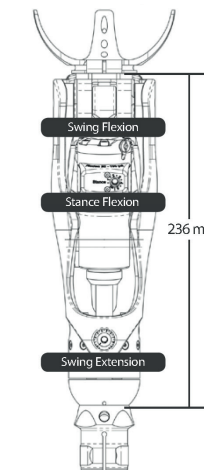

The Plié 3 knee comes in its own carrying case and includes user's instructions and the following:

- Wireless USB adapter
- Lithium-ion batteries x 2
- Software CD
- Battery charger with car adapter
- Air pump with hose adapter
- Smooth hose adapter for air pump

Technical Information

Pyramid Adapter
Max. knee flexion angle: 125°

Threaded Adapter
Max. knee flexion angle: 117°

Product Specification

Weight Limit*	Impact Level	Weight of Unit	Build Height	Warranty
125kg	Low / Moderate	1235g	23.5cm Pyramid	5 years
100kg	High		22.3cm Threaded	