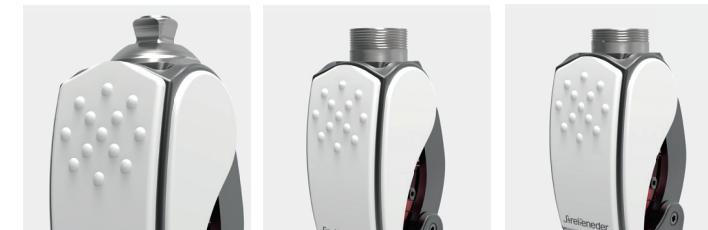

Kinegen Stream

The Kinegen Stream is a polycentric unit, with hydraulic swing phase control and a pneumatic extension assist, designed for active users weighting up to 150kg. It is geometrically stable in the stance phase and transitions smoothly into the well controlled swing phase, with little effort required and with excellent control of the final 10 degrees of extension, to prevent terminal impact

The Kinegen Stream has a 'cycling' mode enabled by the user by means of a lateral push button with a bicycle symbol.

Features and Benefits

- For active patients weighing up to 150kg
- 'Cycling' mode enabled by the user by means of a lateral push button with a bicycle symbol
- High performance hydraulic unit with precise adjustment allows an optimal, individual customisation of the joint
- Individually adjustable end position damping to reduce terminal impact
- Convenient front access to easily adjustable hydraulic swing phase damper

Convenient front access to damper

'Cycling' mode button

Ordering Information

Trial Period - There is no trial period on this knee, however please contact Customer Services or a Steeper Product Manager to enquire.

NMA3A2500
Pyramid Adapter

NMA3A2500/4
M36 for 4-Arm
Socket

NMA3A2500/3
M36 for 3-Arm
Socket

Technical Information

	NMA3A2500	NMA3A2500/4	NMA3A2500/3
Proximal Connection	Pyramid adapter	M36 for 4-arm socket	M36 for 3 arm socket
Activity Level	K3	K3	K3
Maximum Patient Weight	150kg	150kg	125kg (the 3 prong socket adapter has a maximum weight limit of 125kg)
Distal Connection	Pyramid adapter	Pyramid adapter	Pyramid adapter
Knee Flexion Angle	136°	136°	136°
Weight	1110g	1150g	1120g
Effective Assembly Height	196mm	209mm	203mm
Total Height Joint Head	36mm	36mm	30mm
Total Height	224mm	222mm	217mm
Material	Aluminium	Aluminium	Aluminium
Warranty	3 years	3 years	3 years