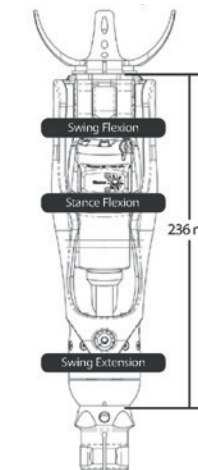

The Plié 3 knee comes in its own carrying case and includes user's instructions and the following:

- Wireless USB adapter
- Lithium-ion batteries x 2
- Software CD
- Battery charger
- Air pump with hose adapter
- Smooth hose adapter for air pump

## Technical Information

**Pyramid Adapter**  
Max. knee flexion angle: 125°

**Threaded Adapter**  
Max. knee flexion angle: 117°