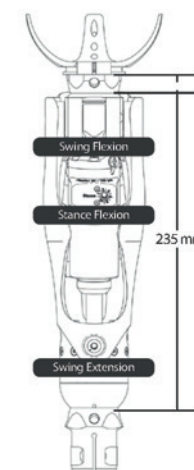

## Ordering Information

Trial Period - this knee has a 30 day trial period.

Part Number	Description
KIT-PLIEMPK	Plié 3 Kit which includes a 5 year warranty, preferred designer fairing and a choice of foot - Kinterra, Sierra, Highlander, Maverick Xtreme, Maverick Xtreme AT or Maverick Comfort AT.
	Please see overleaf to order the Plié 3 MPK package via the order form.

The Plié 3 knee comes in its own carrying case and includes user's instructions and the following:

- Wireless USB adapter
- Lithium-ion batteries x 2
- Software CD
- Battery charger
- Air pump with hose adapter
- Smooth hose adapter for air pump

## Technical Information

**Pyramid Adapter**  
Max. knee flexion angle: 125°

**Threaded Adapter**  
Max. knee flexion angle: 117°