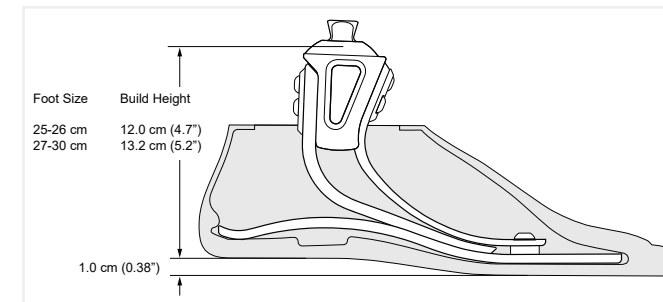

Cosmetics

CAP

Foot shell is anatomically designed

Ordering Information

Trial Period - This foot has a 30 day trial period.

Impact Level Descriptions

Low: Daily activities include mostly level ground walking, moving around in the home and the community.

Velocity foot includes sock and foot shell. See Order Forms on page 38 for additional ordering information.

Technical Information

Product Specification

Mounting	Weight Limit	Impact Level	Weight of Unit	Sizes (cm)	Build Height (cm)	Warranty	Foot Shell
Endo (IP)	113kg (Sizes 25-26) 125kg (Sizes 27-30)		631g (Size 26)	25-30	12 (Sizes 25-26) 13.2 (Sizes 27-30)	3 years Foot shell - 6 months	 Caucasian, Tan, Brown or Jet Black Narrow or wide width

Shelltread - Ordering Information

Shelltread	Size
NCST	25-30cm

Shelltread Ordering Guide	
	= "L" or "R" for Left or Right
	= Colour (N = Neutral, J = Jet Black)
	= Foot size in cm (25-30)
	= Wide

Feet - College Park - Velocity

Spare Parts Ordering Information

Foot Shell	Size
NV S	25-30
NV S	25-30

W = Wide

CPI Sock	Size
NV SS 2526	25-26
NV SS 2730	27-30

Spare Parts Ordering Guide

- = "L" or "R" for Left or Right
- = Colour (C = Caucasian, T = Tan, B = Brown, J = Jet Black)
- = Foot size in cm (25-30)
- = Wide