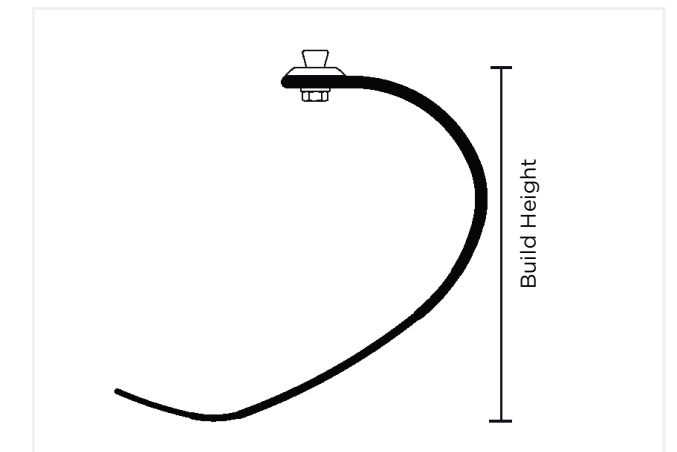

The short profile Nitro (NFS9) is generally chosen for paediatric applications, but it can also be used on adults where the available build height is too short to allow the use of the tall version. Since the short version is a scaled down version of the tall, it's width is also reduced from 6.6cm to 5cm. It should be noted though that both versions are supplied with an integral adult sized pyramid.

Ordering Example - NFS6 (Tall profile)

Part Number	Category	Size	Left / Right
NFS6	4	N/A	N/A

Ordering Example - NFS9 (Short profile)

Part Number	Category	Size	Left / Right
NFS9	4	N/A	N/A

Category Selection

Weight (kg)	Impact Level	
	Inexperienced Runner	Experienced Runner
44-52	1	1
53-59	1	2
60-68	2	3
69-77	3	4
78-88	4	5
89-100	5	6
101-116	6	7
117-130	7	8
131-147	8	9
148-166	9	

Technical Information

Build Height and Weight		
Size	Build Height (cm)	Foot inc. Shell
Short Profile	18.4	275g
Tall Profile	24.1	300g