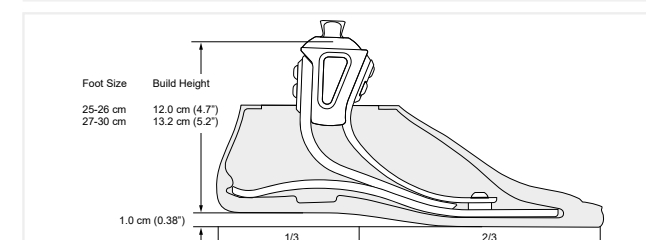

Includes CPI Spectra Sock and foot shell.

Caucasian	C	Brown	B	25-30cm	Narrow	N	1-6
Tan	T	Jet Black	J		Wide	W	See Chart Below

Firmness Category

Weight (kg)	Sizes 25-26cm		Sizes 27-30cm	
	Low - Mod Impact	High Impact	Low - Mod Impact	High Impact
0-45	1	1	1	1
46-54	1	2	1	2
55-63	1	2	1	2
64-72	2	3	1	2
73-81	2	3	2	3
82-91	3	4	2	3
92-100	4	5	3	4
101-113	5	6	4	5
114-125	-	-	5	6

Spare Parts Ordering Information

Foot Shell	Size (cm)
NV-S	25-30

CAP	Size (cm)
NV-C	25-26
NV-C	27-30

Shelltread	Size (cm)
NV-T	25-30

- = "L" or "R" for Left or Right
- = Colour (C = Caucasian, T = Tan, B = Brown, J = Jet Black)
- ▲ = Foot size in cm (25-30)
- ◆ = N = Narrow, W = Wide

Wedge Kit	Size (cm)
NVL-HWK-2125	21-25
NVL-HWK-2630	26-30

CPI Spectra Sock	Size (cm)
NCPI-SS-SM	Small (19-25cm)
NCPI-SS-LG	Large (26-31cm)
NCPI-SSK-SM	Small 6 pack (19-25cm)
NCPI-SSK-LG	Large 6 pack (26-31cm)

Product Specification

Mounting	Sizes	Weight Limit	Build Height
Endo (IP)	25-26cm	113kg	12cm
	27-30cm	125kg	13.2cm
Weight of Unit	Impact Level	Warranty	Foot Shell
631g Size 26 inc. foot shell		3 years Foot shell - 6 months	C T B J Caucasian, Tan, Brown or Jet Black